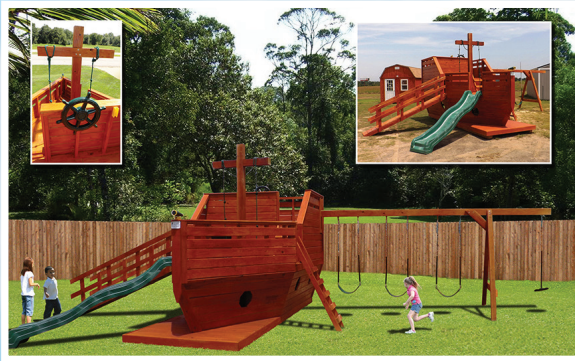

Playgrounds

Three Story Ship

Price: $4995.00

36 months $215.00, 48 months $195.00

Comes standard with a 10' wave slide, 10' wooden gangplank, 16' swing beam, 1 ladder, 3 soft grip swings, 1 disc swing, 6'x12' cross, ship wheel, 2- 7' rope climbs, periscope, telescope, 8 octagon portholes, and arrowhead anchors.

Single Tower

Price: $2095.00

36 months $90.00, 48 months $80.00

Comes standard with a 10' wave slide, climbing wall, 3 soft grip swings, 1 disc swing, 1 steering wheel, telescope, arrowhead anchors, a wooden roof and a 16' swing beam.