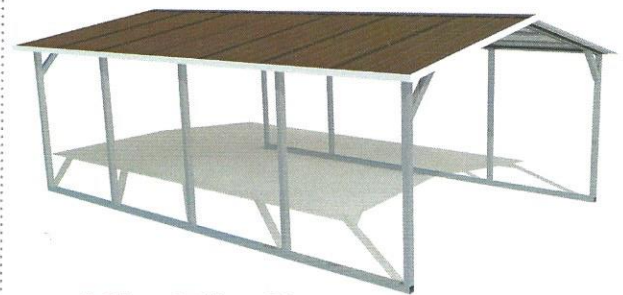

# CARPORTS

CARPORTS

Base price is for top only and includes **FREE INSTALLATION** on your level land. Customer will be required to provide a lift for all buildings over 12' tall .

**STANDARD BUILDINGS**

**18' x 21' x 6'**  
14 GA, 2 1/2"  
Square Tubing

**STANDARD \$695.00**

**All Buildings Include:**

- 29 Gauge Roofing
- Center Braces
- 4 Corner Braces
- 14 Colors Available

STANDARD Height 6'	12 x 21	18 x 21	20 x 21	22 x 21	24 x 21
	\$595	\$695	\$995	\$1195	\$1295
	12 x 26	18 x 26	20 x 26	22 x 26	24 x 26
	\$895	\$995	\$1195	\$1495	\$1595
	12 x 31	18 x 31	20 x 31	22 x 31	24 x 31
\$1095	\$1195	\$1495	\$1795	\$1995	
12 x 36	18 x 36	20 x 36	22 x 36	24 x 36	
\$1295	\$1395	\$1795	\$2095	\$2295	
12 x 41	18 x 41	20 x 41	22 x 41	24 x 41	
\$1495	\$1695	\$2095	\$2495	\$2695	

**18' x 21' x 6'**  
14 GA, 2 1/2"  
Square Tubing

**DELUXE \$795.00**

Rebar Anchors (ground installation) or Cement Anchors included in Price.

NOTE: FRAME IS 1FT SHORTER THAN ROOF, LENGTH WISE

DELUXE Height 6'	12 x 21	18 x 21	20 x 21	22 x 21	24 x 21
	\$695	\$795	\$1095	\$1295	\$1495
	12 x 26	18 x 26	20 x 26	22 x 26	24 x 26
	\$995	\$1095	\$1295	\$1595	\$1895
	12 x 31	18 x 31	20 x 31	22 x 31	24 x 31
\$1195	\$1395	\$1595	\$1895	\$2195	
12 x 36	18 x 36	20 x 36	22 x 36	24 x 36	
\$1395	\$1595	\$1895	\$2195	\$2595	
12 x 41	18 x 41	20 x 41	22 x 41	24 x 41	
\$1695	\$1895	\$2295	\$2695	\$3095	

**18' x 21' x 6'**  
14 GA, 2 1/2"  
Square Tubing

**PREMIER \$1095.00**

Additional Features Available:

- Triple Wides From 26' - 30' In ALL Styles

PREMIER Height 6'	12 x 21	18 x 21	20 x 21	22 x 21	24 x 21
	\$995	\$1095	\$1295	\$1595	\$1695
	12 x 26	18 x 26	20 x 26	22 x 26	24 x 26
	\$1395	\$1495	\$1695	\$1995	\$2095
	12 x 31	18 x 31	20 x 31	22 x 31	24 x 31
\$1695	\$1795	\$1995	\$2395	\$2595	
12 x 36	18 x 36	20 x 36	22 x 36	24 x 36	
\$1995	\$2095	\$2395	\$2795	\$2995	
12 x 41	18 x 41	20 x 41	22 x 41	24 x 41	
\$2295	\$2495	\$2695	\$3295	\$3495	